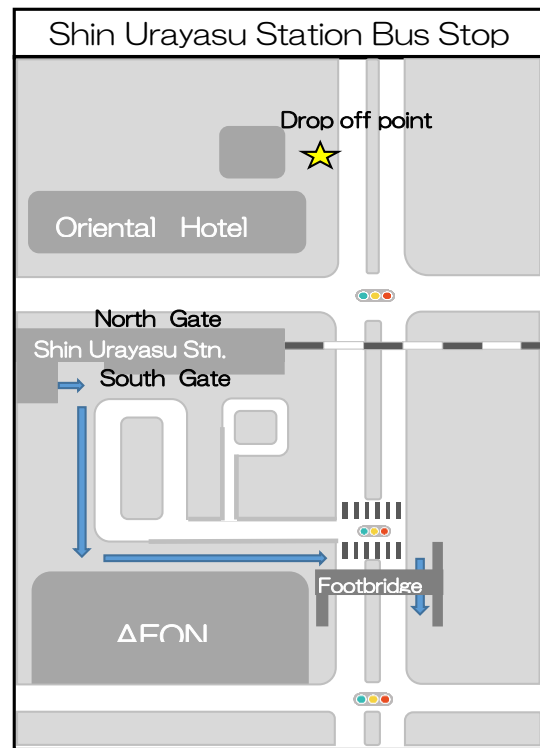

Shuttle Bus Time Table 【Special Temporary Time Table】

September 1st - September 30th

No	①Hotel Departs at	②JR Shin Urayasu Stn. Get off only Departs at	③Tokyo Disneyland		④Tokyo Disney Sea	
			Get off only Departs at	Ride only Departs at	Get off only Departs at	Ride only Departs at
1	8:00	8:10	8:25	-	8:35	-
2	8:15	8:25	8:40	-	8:50	-
3	9:15	9:25	9:40	-	9:50	-
4	10:00	10:10	10:25	-	10:35	-
5	10:15	10:25	10:40	-	10:50	-
6	11:15	11:25	11:40	-	11:50	-
7	12:15	12:25	12:40	-	12:50	-
8	13:15	13:25	13:40	-	13:50	-
9	-	-	-	19:17	-	19:27
10	-	-	-	20:17	-	20:27
11	-	-	-	20:57	-	21:07
12	-	-	-	21:17	-	21:27

*Due to traffic congestion around Tokyo Disney Resort, the schedule may be delayed. Please note.

*Unloading and Loading will be the same location.

No.1-No.8 Shuttle Bus Route

Hotel → JR Shin Urayasu Station → Tokyo Disneyland → Tokyo DisneySea

No.9-No.12 Shuttle Bus Route

Tokyo Disneyland → Tokyo DisneySea → Hotel

●Tokyo DisneyLand

- ① Please go out of Entrance and turn left.
- ↓
- ② And go along with Parking area, and restroom will be on your left.
- ↓
- ③ Please go straight until Coin locker and the restroom are seen.
- ↓
- ④ Our shuttle bus will be on your right.

●Tokyo DisneySea

- ① Please exit the park from South Entrance.
- ↓
- ② And go through the building with coin locker and the restroom. Then turn into the path.
- ↓
- ③ Please go along with Parking area until the bus stop (south number 14).
- ↓
- ④ You will see the Shuttle bus parking area is on